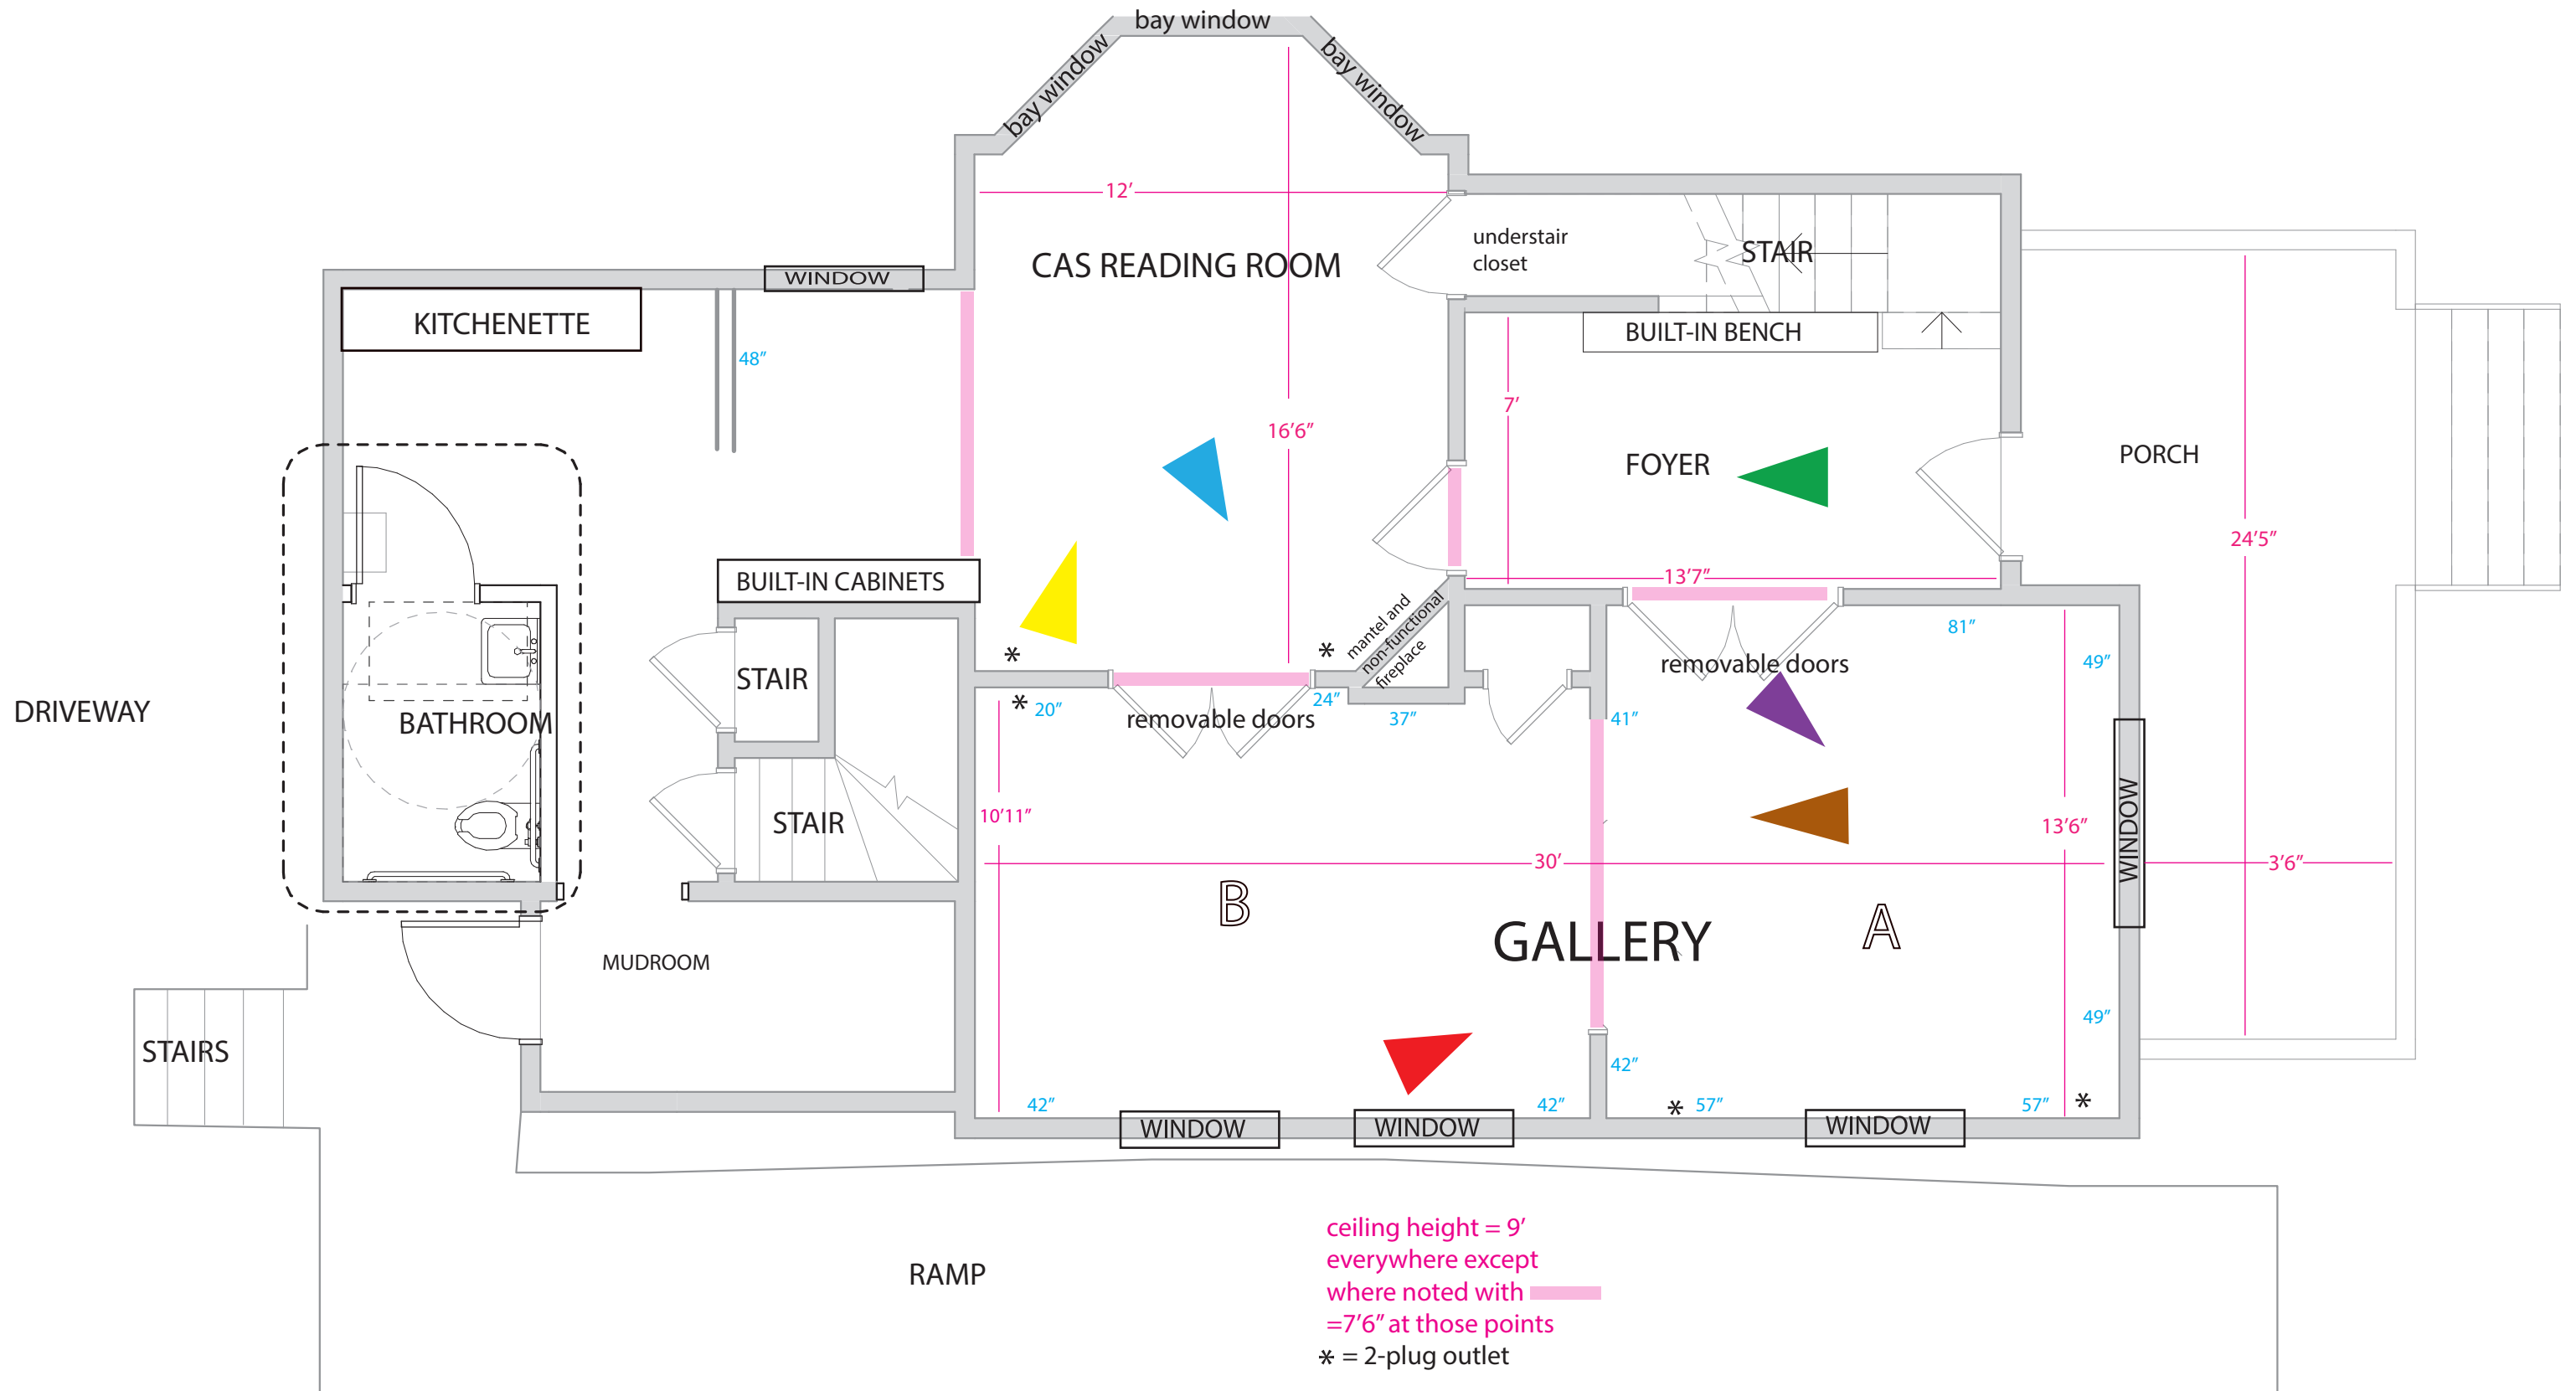

1st floor -PS1 -- 229 N. Gilbert

looking from foyer into CAS reading room

looking north in CAS reading room

looking SE towards fireplace/mantel in CAS reading room -- door to foyer on left, doors to gallery on right

looking southeast in Gallery A

looking northeast from Gallery B into Gallery A

looking west from Gallery A into Gallery B

2nd floor -PS1 -- 229 N. Gilbert